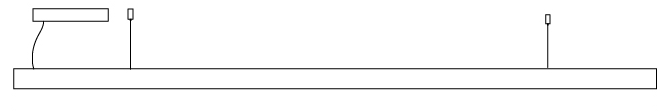

PROJECT
TYPE
SPECIFIER
QUANTITY
DATE

LED40 SUSPENSION

D71005-

base number
Color   Finish
Temperature   Options

1. To build a product code in our configurator select the specify button on the base model # product page
2. To build a manual product code on this datasheet choose from the options listed below in blue font and add the suffix to the base model #

GENERAL

Series: Woodlin
Subseries: LED40
Brand: Tunto
Division: Design
Mounting Type: Suspension
Mounting Location: Ceiling
Subcategory: Profile

PHYSICAL

Shape: Rectangle
Length (mm): 1300
Length (in): 51 ³/₁₆"
Width (mm): 400
Width (in): 15 ³/₄"
Height (mm): 40
Height (in): 1 ⁹/₁₆"
Max. Overall Height (mm): 2040
Max. Overall Height (in): 80 ⁷/₁₆"
Light Distribution: Direct
Diffuser: Opal
Fixture Finish: [WAL](#) / [ASH](#) / [OAK](#) / [BLK](#) / [WHI](#)
Fixture Material: Wood

ELECTRICAL

Lamp Type: LED
Input Wattage (W): 30
Total Output Wattage (W): 25.4
Dimming: Tri-Mode (Non-Dimming and Phase Dimming (120Vac only) and 0-10V Dimming)
Driver Included: Yes
Driver Location: Integrated
Driver Type: Constant Current - Universal
Driver Class: Class 2
Input Voltage (V): 120 - 277
Constant Current (MA): 700

LED

Color Temperature (°K): 3000
Max. Delivered Lumen (lm): 1550
CRI: >93 CRI
Lamp Life (hrs): 50000

OPTICAL

RATINGS AND CERTIFICATIONS

Certified By: Certified for North American Standards
IP rating: IP20

1300mm 51 ³/₁₆"

40mm 1 ⁹/₁₆"

Direct