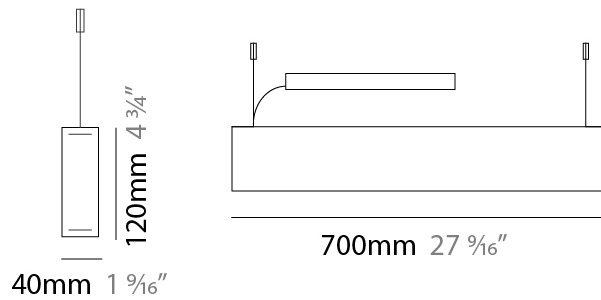

LED120 SUSPENSION

D71023- _____ - _____
base number   Color   Finish
                         Temperature   Options

1. To build a product code in our configurator select the specify button on the base model # product page
2. To build a manual product code on this datasheet choose from the options listed below in blue font and add the suffix to the base model #

GENERAL

Series: Woodlin
Subseries: LED120
Brand: Tunto
Division: Design
Mounting Type: Suspension
Mounting Location: Ceiling
Subcategory: Profile

PHYSICAL

Shape: Rectangle
Length (mm): 700
Length (in): 27 ⁹/₁₆
Width (mm): 40
Width (in): 1 ⁹/₁₆
Height (mm): 120
Height (in): 4 ³/₄
Max. Overall Height (mm): 2120
Max. Overall Height (in): 83 ⁷/₁₆
Light Distribution: Direct / Indirect
Diffuser: Opal
Fixture Finish: [WAL / ASH / OAK / BLK / WHI](#)
Fixture Material: Wood
Cable Details: 2000mm / 78 3/4"

ELECTRICAL

Lamp Type: LED
Input Wattage (W): 32
Total Output Wattage (W): 25.3
Dimming: Tri-Mode (Non-Dimming and Phase Dimming (120Vac only) and 0-10V Dimming)
Driver Included: Yes
Driver Location: Integrated
Driver Type: Constant Current - Universal
Driver Class: Class 2
Input Voltage (V): 120 - 277
Constant Current (MA): 700

LED

Color Temperature (°K): [2700 / 3000 / 4000](#)
Max. Delivered Lumen (lm): 1500
CRI: >93 CRI
Lamp Life (hrs): 50000

OPTICAL

RATINGS AND CERTIFICATIONS

Certified By: Certified for North American Standards
IP rating: IP20